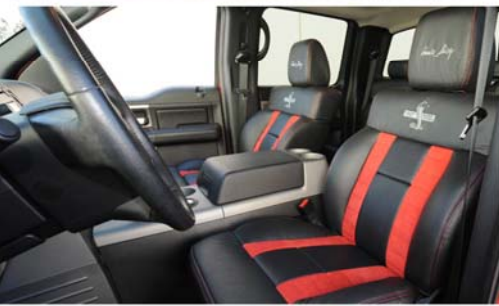

# F150 Super Snake

SHELBY F150  
SUPER SNAKE

2005-2008

F150 Super Snake

Having made our mark in performance automobiles we have extended our heritage into the performance truck market. Ford F150 owners are now able to experience the same visual and performance enhancements as our exciting Shelby GT500 Super Snake. Available on all 2005-2008 Short Bed Supercab 2-wheel drive 5.4L Ford F150 trucks.

**PACKAGE PRICE\*:** Appearance Only: \$15,995  
With Performance Package: \$29,995

**STANDARD FEATURES**

- Distinctive front fascia with mesh insert
- Front filler peak
- Grille surround with mesh insert
- Oval standoff for the Ford logo
- Carbon fiber front splitter
- Shelby F150 Super Snake hood
- Front fender vents
- Vinyl stripe kit (matte black)
- Embroidered floor mats and headrests
- Consecutively numbered badges
- 22" wheels and tires
- Borla exhaust
- Lowered suspension
- Rear Spoiler, side scoops, bed cover, rocker panels and rear bumper diffuser

**PERFORMANCE PACKAGE**

- 5.4L Ford Racing Whipple 475HP polished supercharger
- Baer 6-piston front brakes and rear rotor upgrade
- Front brake cooling ducts

**OPTIONS**

- Bed Lid, Remote Control Lock
- 2-tone Leather Interior Upgrade Package